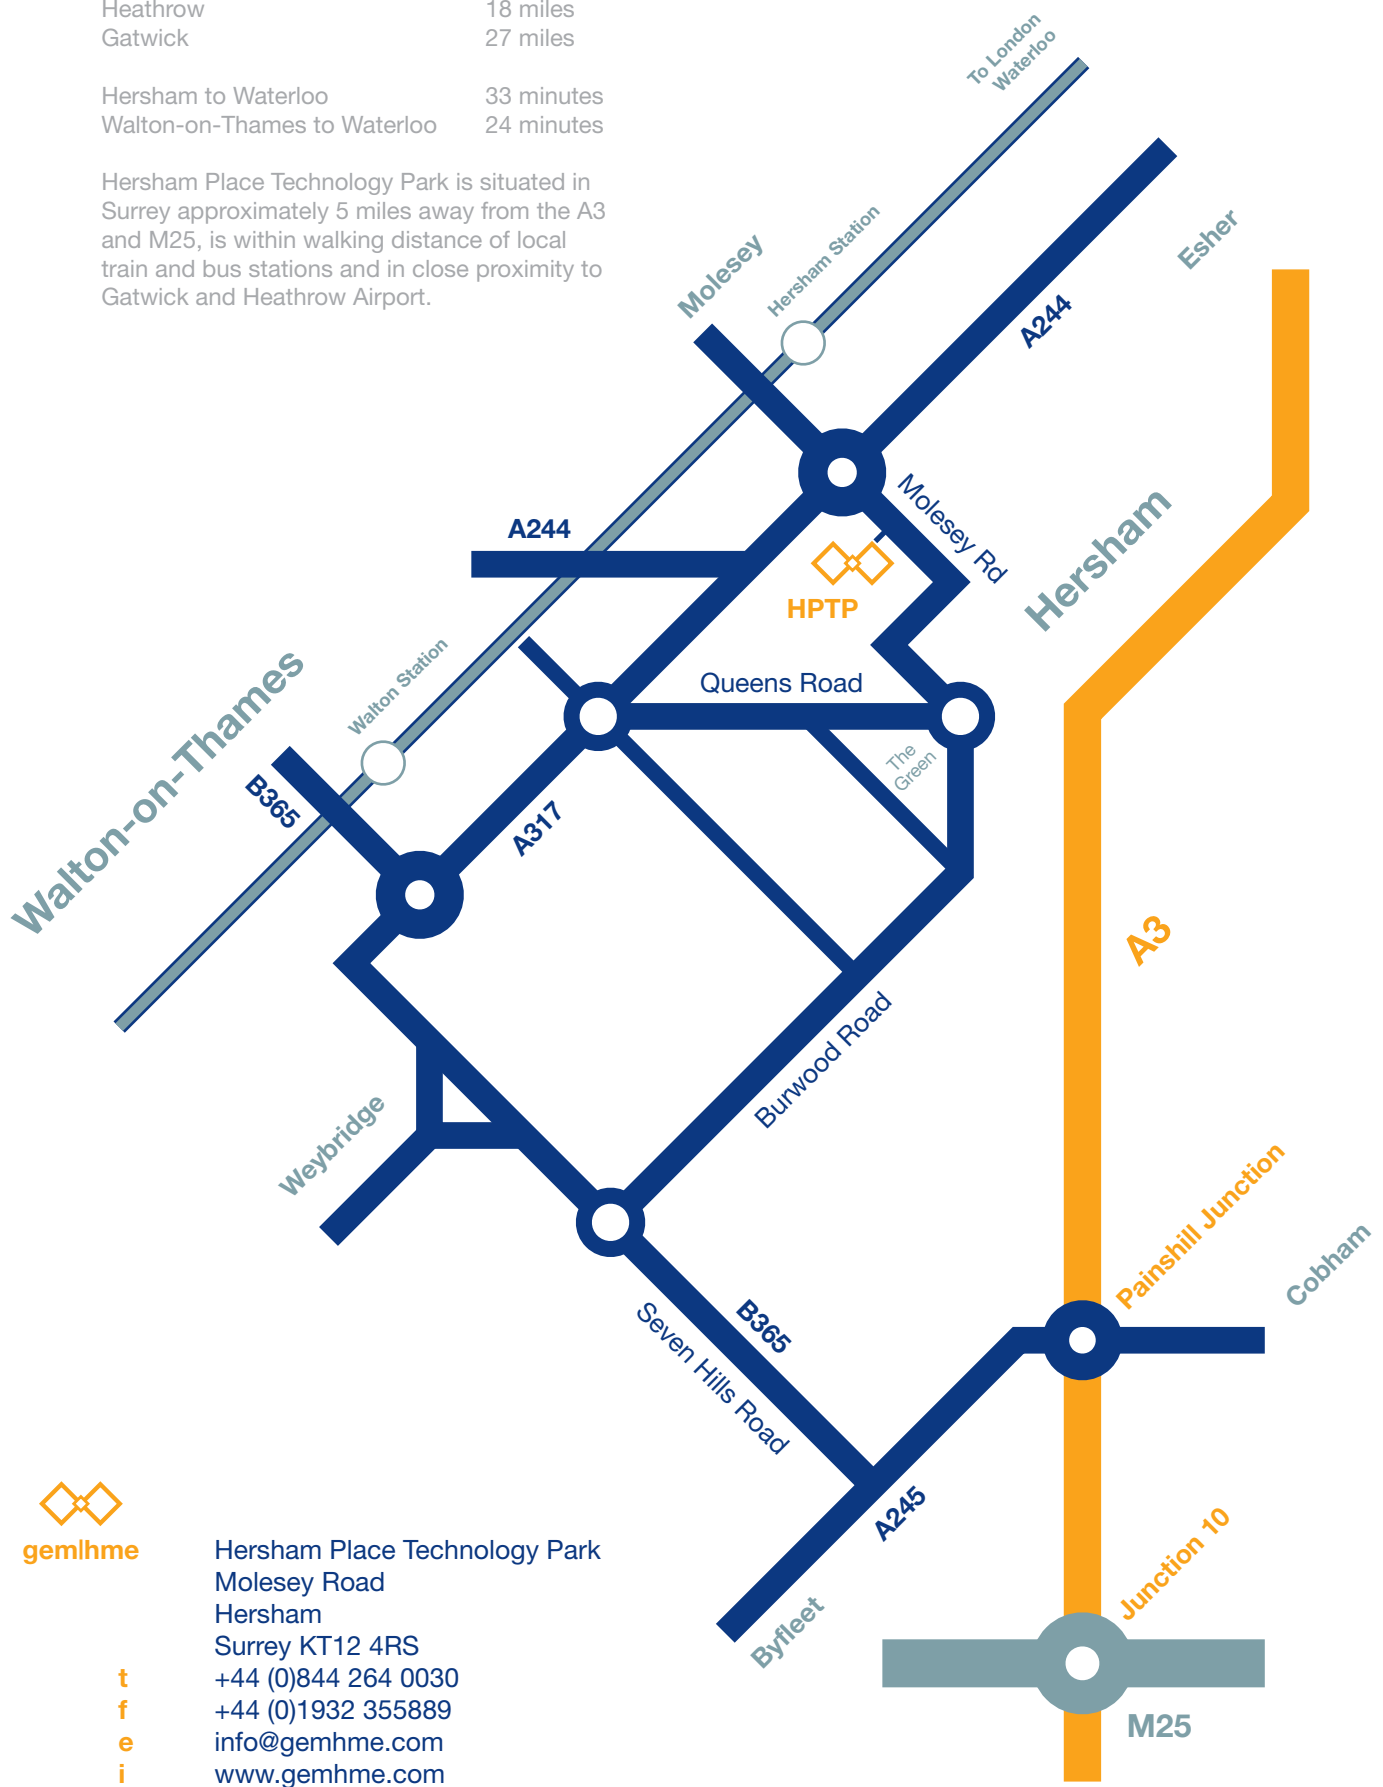

M3 (J1)	5.4 miles
M25 (J10)	6.9 miles
M25 (J11)	6.2 miles
Central London	18 miles
Walton-on-Thames Station	1 mile
Hersham Station	0.8 miles
Heathrow	18 miles
Gatwick	27 miles

Hersham to Waterloo	33 minutes
Walton-on-Thames to Waterloo	24 minutes

Hersham Place Technology Park is situated in Surrey approximately 5 miles away from the A3 and M25, is within walking distance of local train and bus stations and in close proximity to Gatwick and Heathrow Airport.